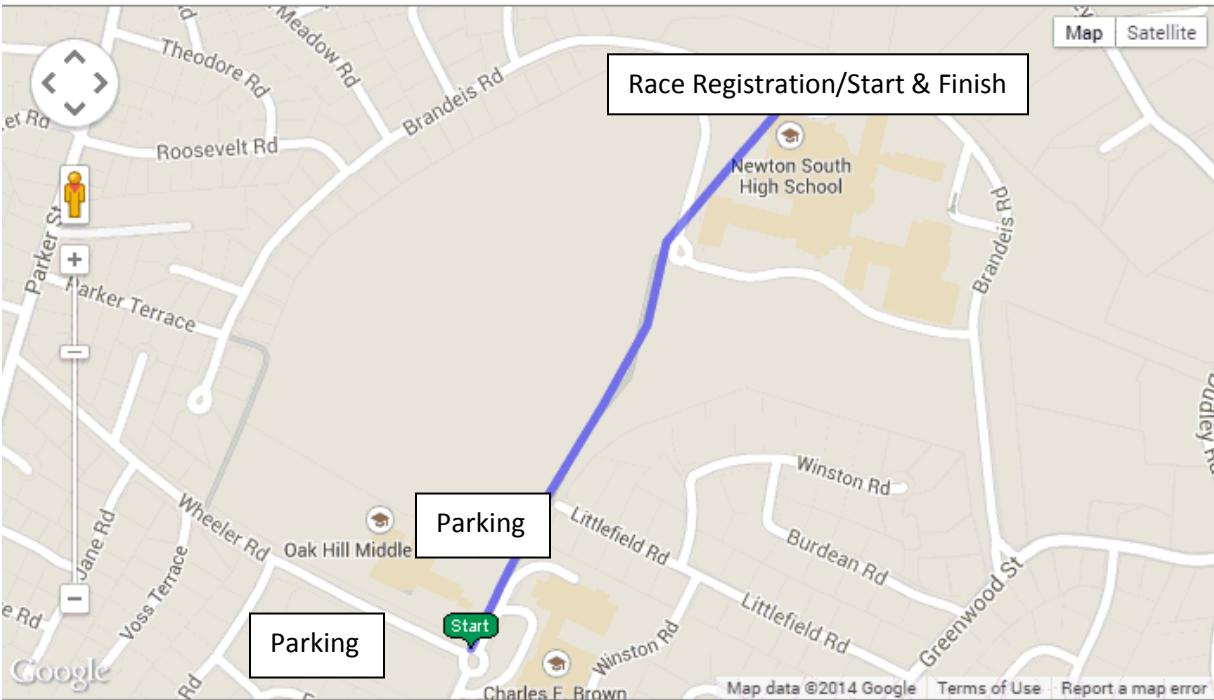

## Alternate Parking (for the Cool Kids)!

If you come to the race after 630 – we highly recommend you go straight to 130 Wheeler Street. There is a large lot in front of the schools, lot behind the schools and plenty of on street parking.

Parking is allowed on Wheeler Street both sides!

For those who didn't listen: If you go to Brandeis and the lots are full, just continue to end of Brandeis, take a right on Greenwood, right on Hartman, right on Meadowbrook. That will lead you to the parking above!